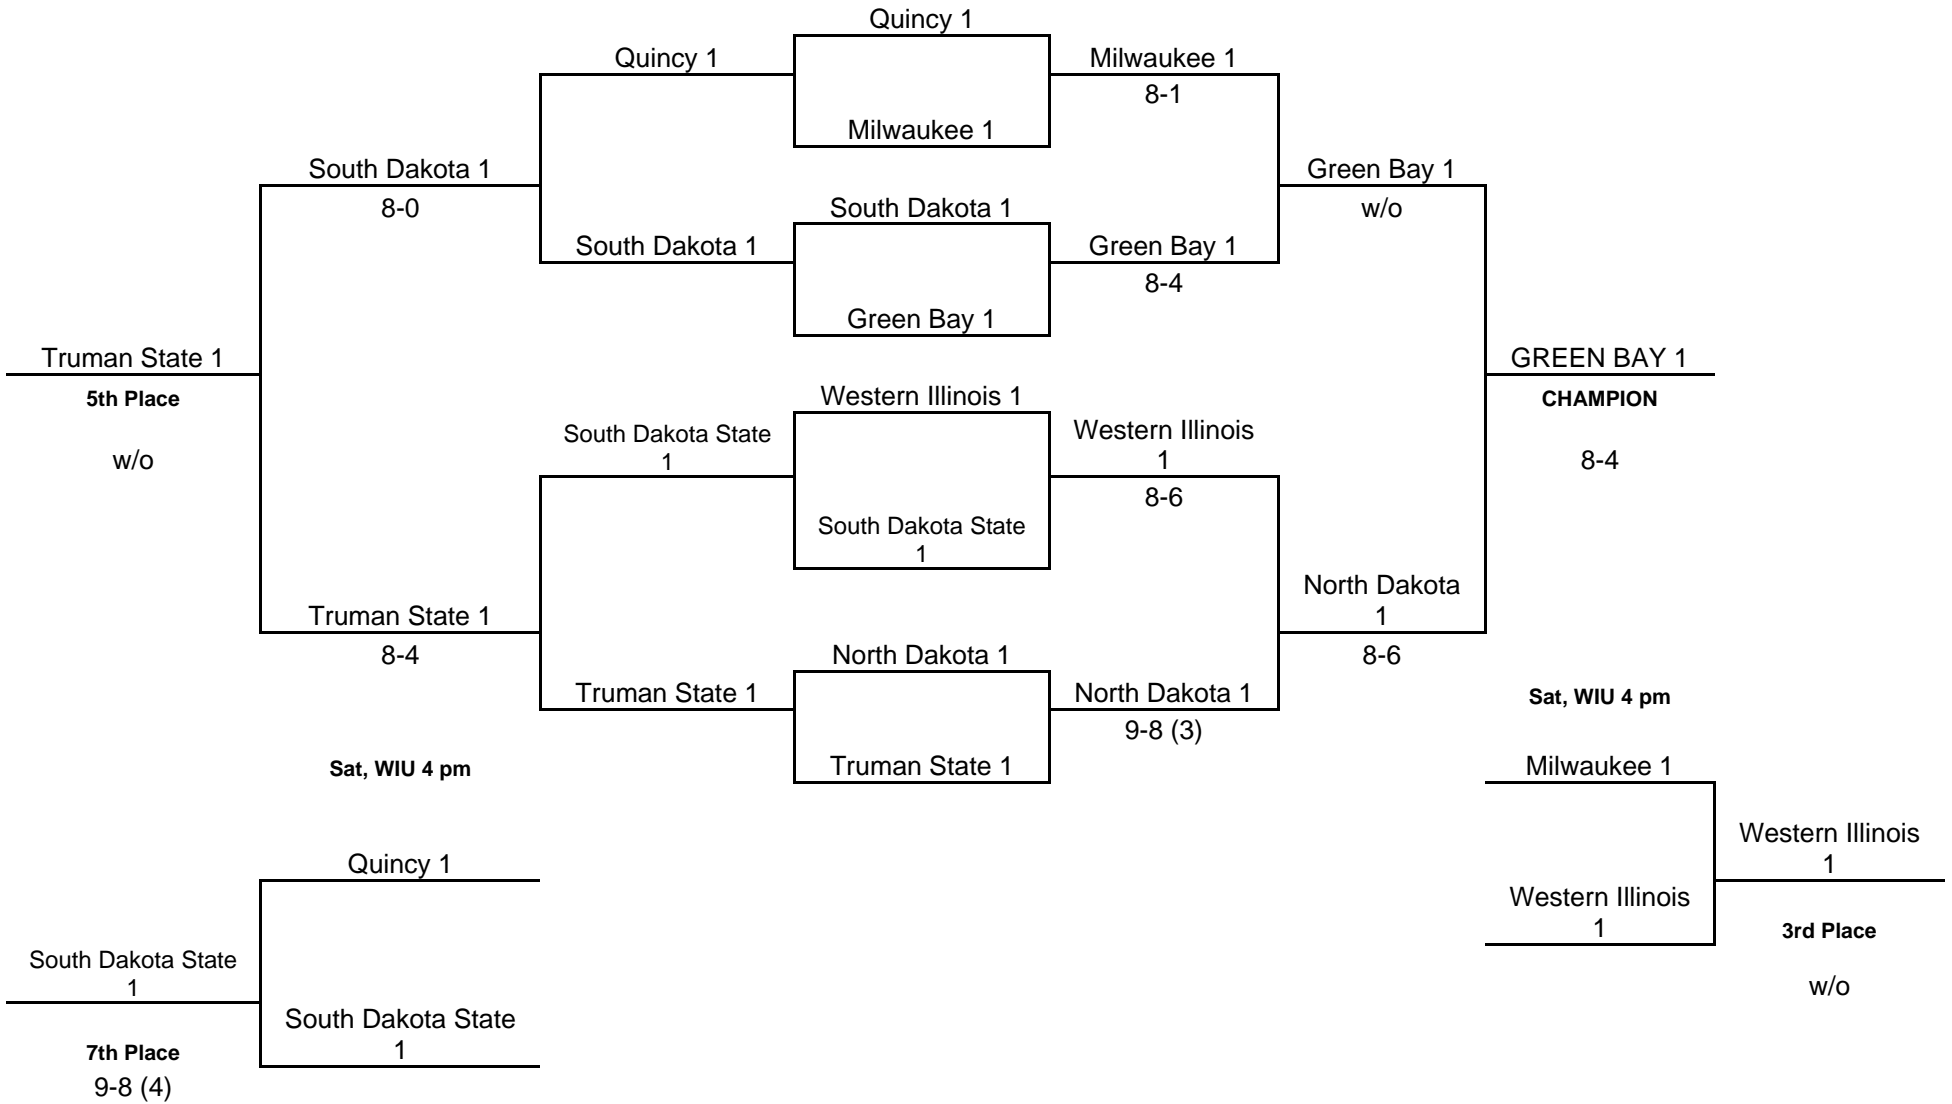

Consolation Finals	Consolation Semis	Quarterfinals	Semifinals	Finals
Sat, WIU 4 pm	Sat, WIU 2 pm	Fri, LTC 10 am	Sat, WIU 2 pm	Sat, WIU 4 pm