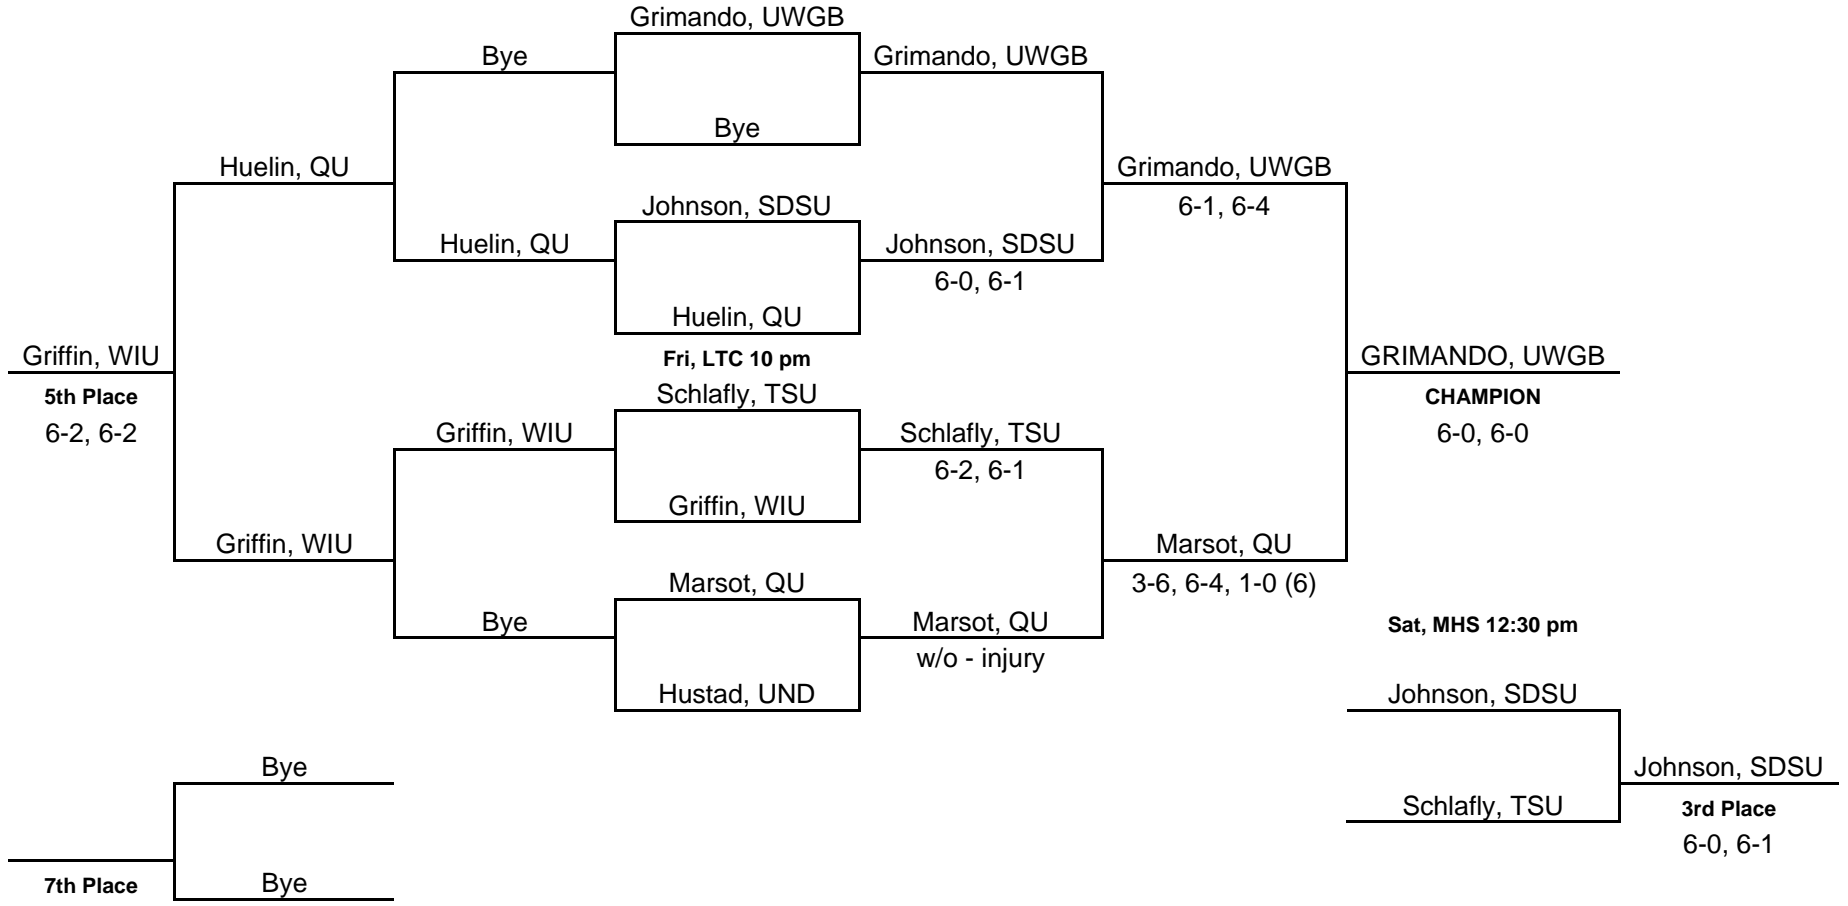

Elifson, SDSU

Smith, USD

Elifson, SDSU

7th Place

Bye

3rd Place

6-2, 6-3

Consolation Finals	Consolation Semis	Quarterfinals	Semifinals	Finals
Sat, MHS 12:30 pm	Sat, MHS 9:30 am	Fri, LTC 10:30 pm	Sat, MHS 9:30 am	Sat, MHS 12:30 pm