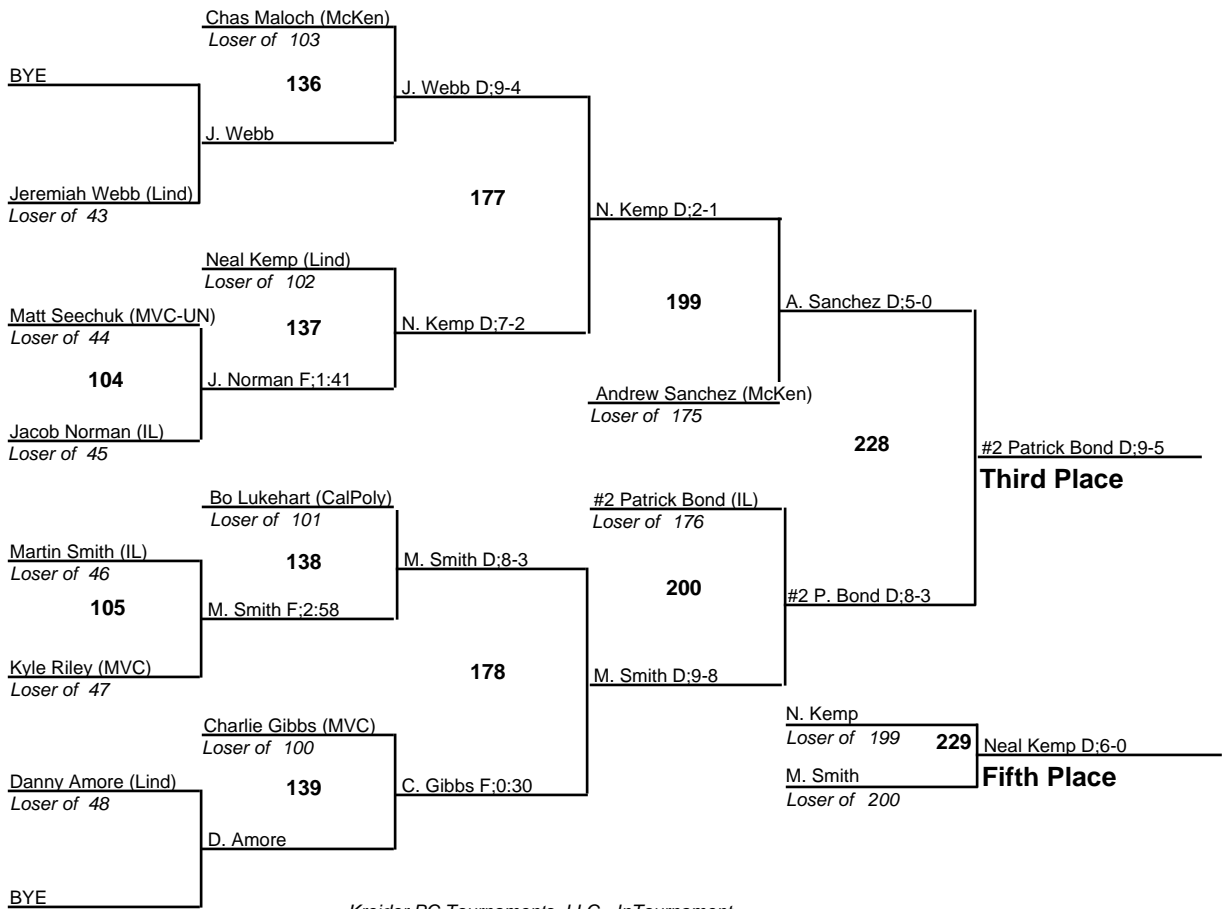

23 November 2008

2008 Missouri Open

165
23 November 2008

2008 Missouri Open

197

23 November 2008

2008 Missouri Open

285