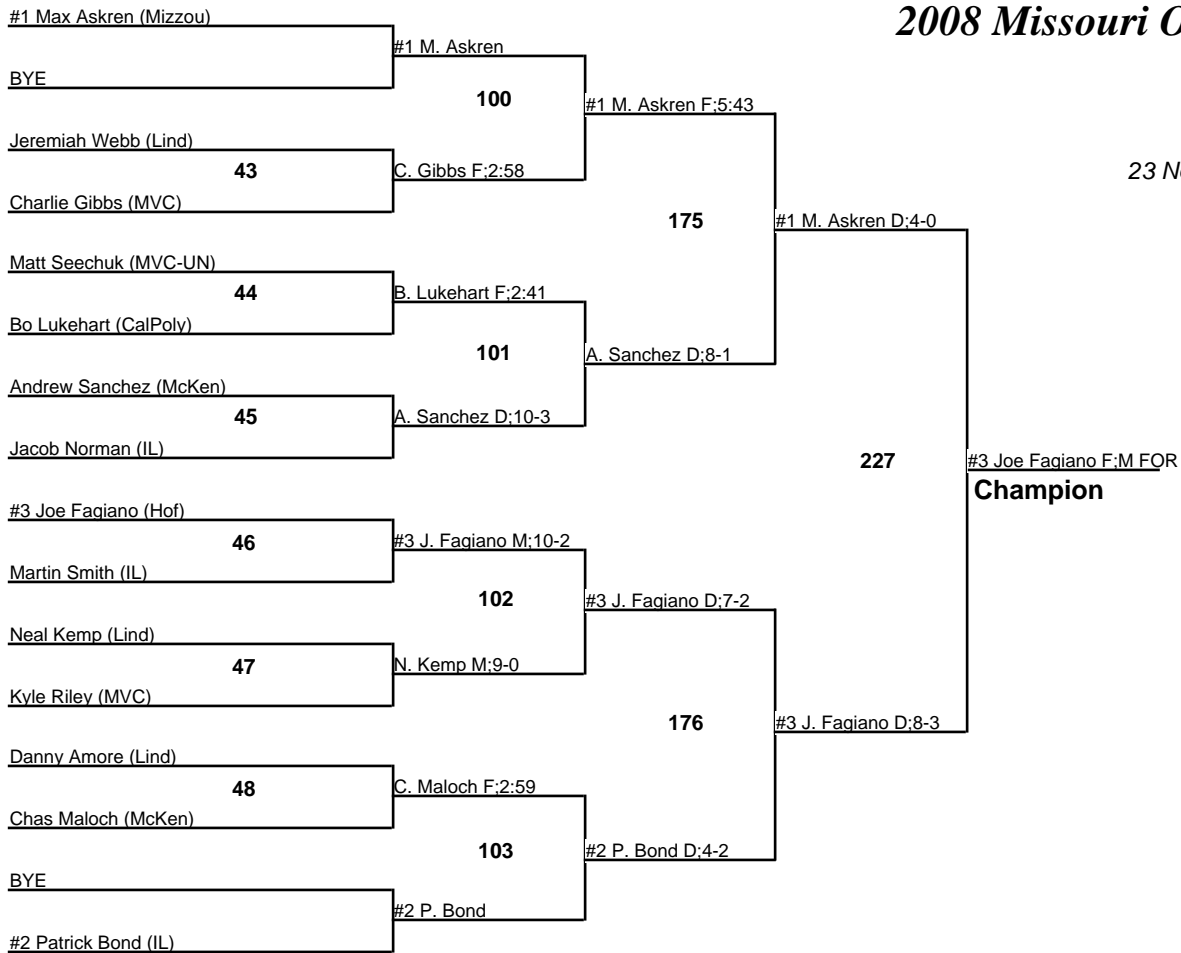

23 November 2008

2008 Missouri Open

165
23 November 2008

2008 Missouri Open

197

23 November 2008

2008 Missouri Open

285