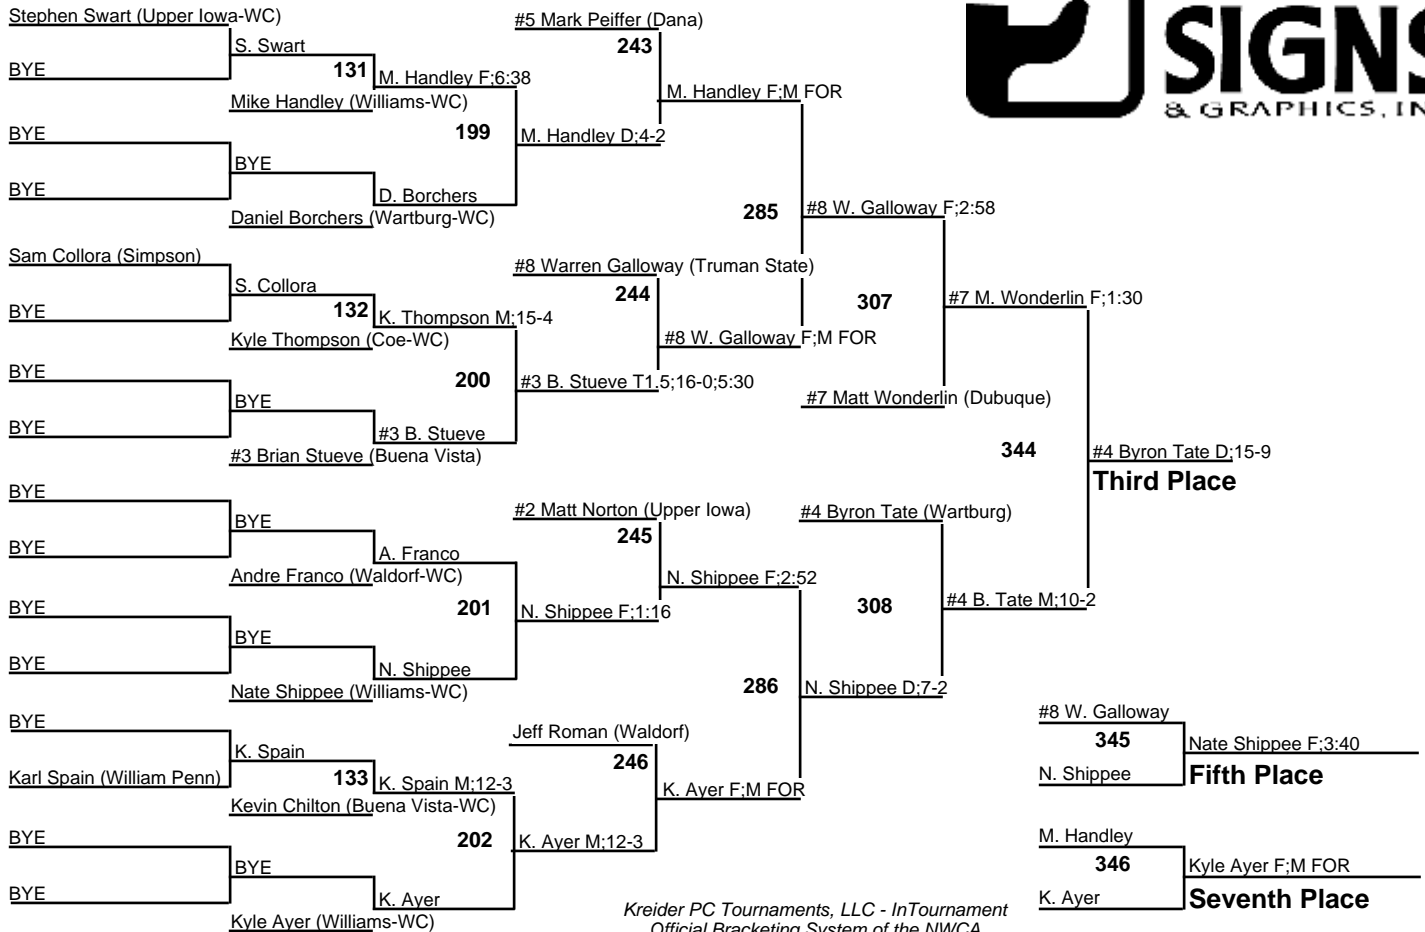

2008 Simpson College Invitational

197
Dec. 6, 2008