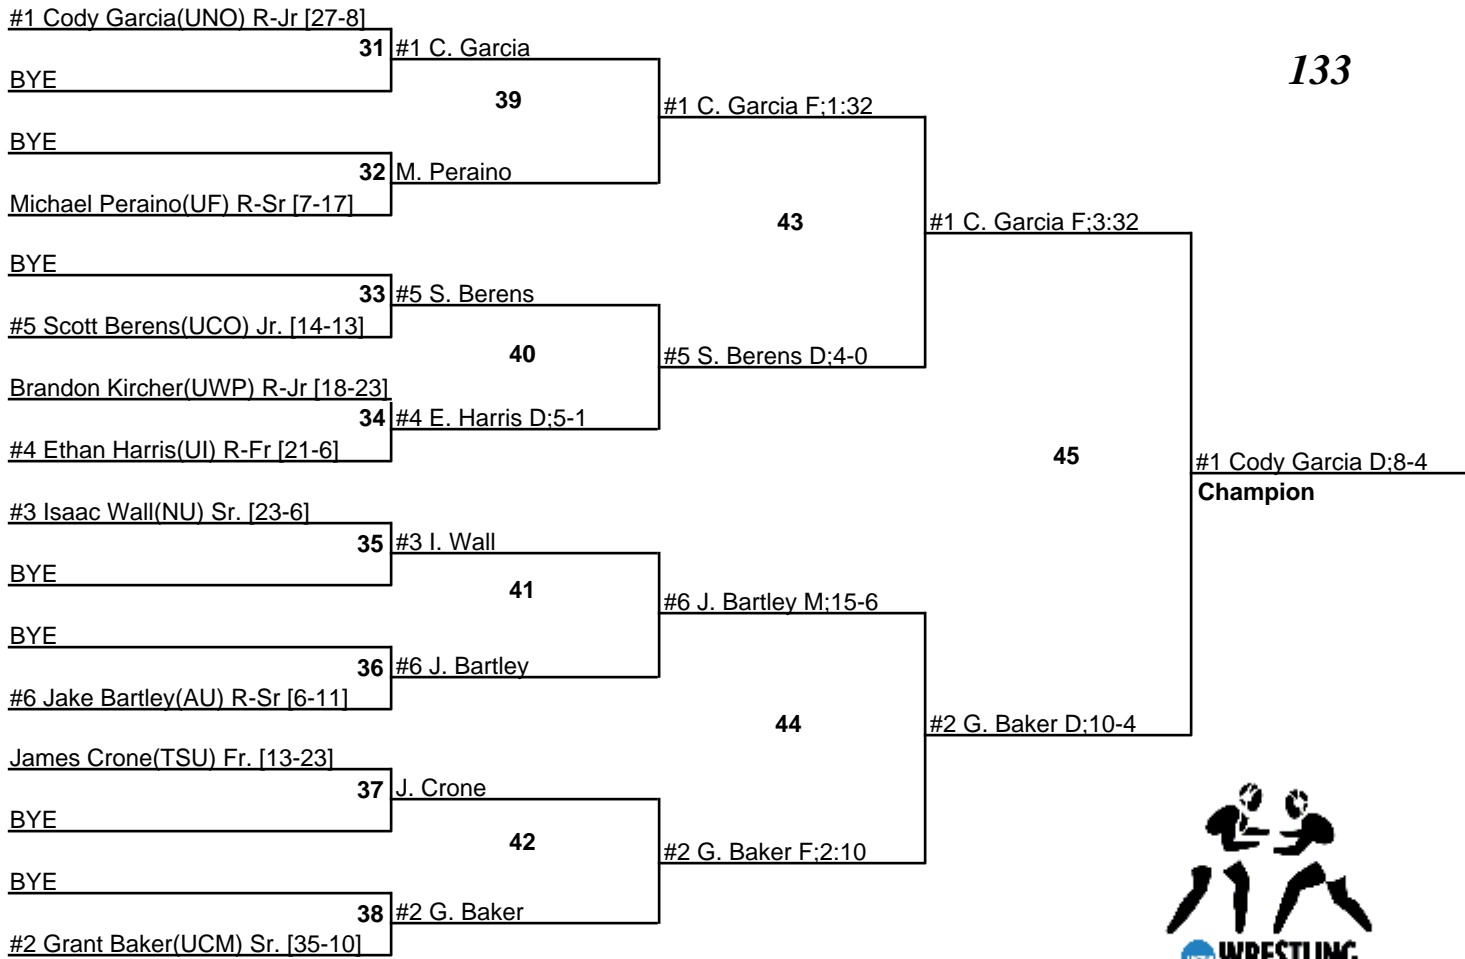

NCAA Division II Super Region 2

125

NCAA Division II Super Region 2

133

NCAA Division II Super Region 2

#1 Mario Morgan(UNO) R-So [26-11]

BYE 61 #1 M. Morgan

Mike Migawa(UWP) Fr. [17-23] 62 M. Migawa