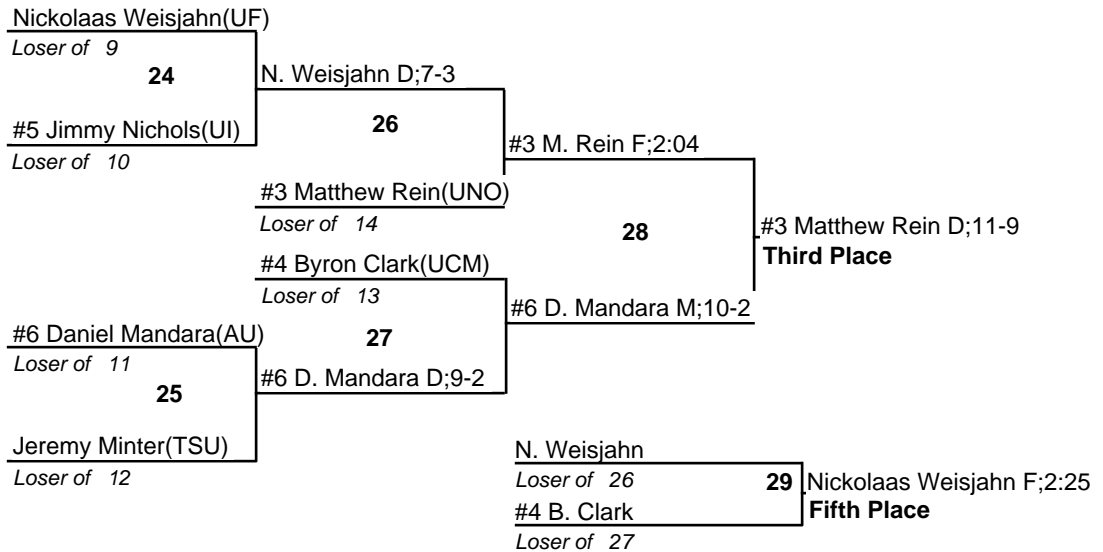

NCAA Division II Super Region 2

125

NCAA Division II Super Region 2

133

NCAA Division II Super Region 2

#1 Mario Morgan(UNO) R-So [26-11]

BYE 61 #1 M. Morgan

Mike Migawa(UWP) Fr. [17-23] 62 M. Migawa