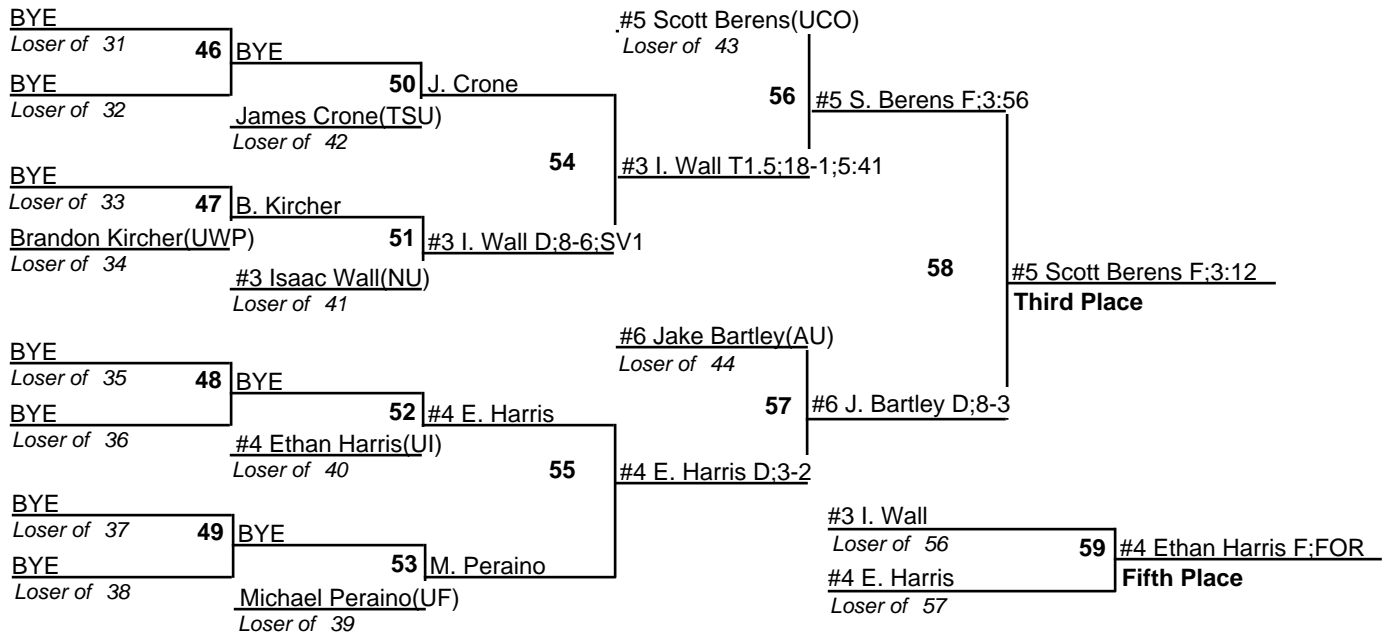

NCAA Division II Super Region 2

125

NCAA Division II Super Region 2

133

NCAA Division II Super Region 2

#1 Mario Morgan(UNO) R-So [26-11]

BYE 61 #1 M. Morgan

Mike Migawa(UWP) Fr. [17-23] 62 M. Migawa